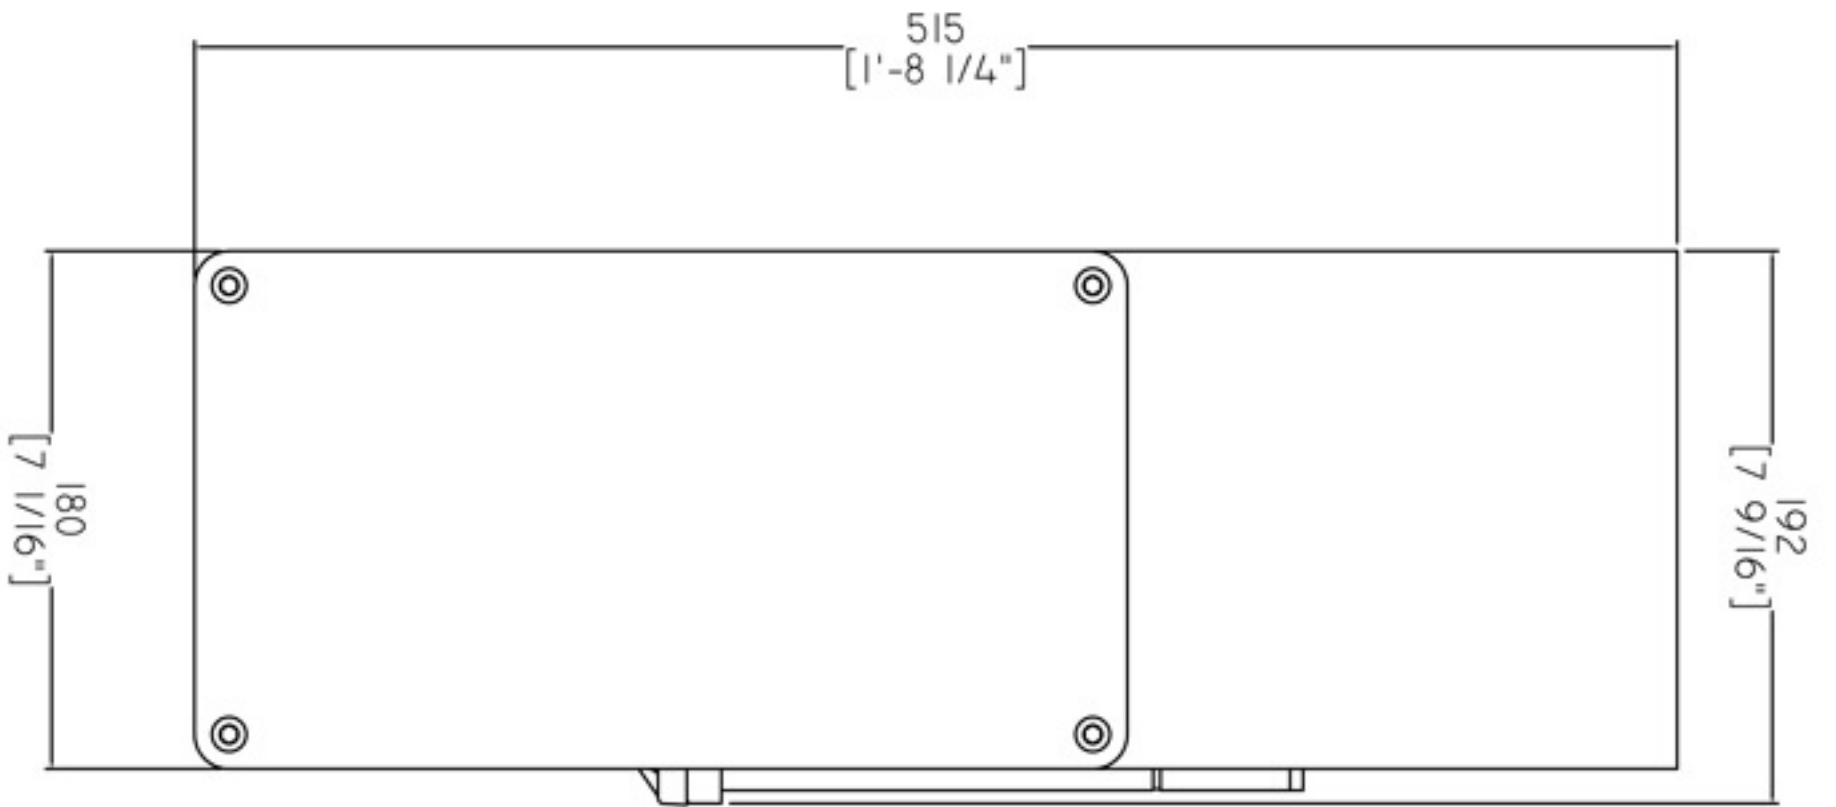

TRACDRIVE

Distributed by

 **ROSE BRAND**

NY (800) 223 - 1624

CA (800) 360 - 5056

www.rosebrand.com