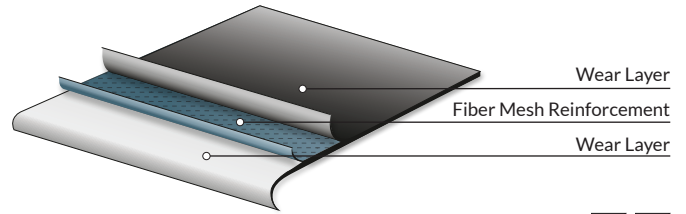

TEATRO™

A superior, heavy duty, reversible floor with dimensional stability for stage, touring or dance.

Teatro takes the classic reversible floor to new standards in performance. Two homogeneous vinyl wear surfaces are laminated around a fiber mesh reinforcement layer for maximum dimensional stability no matter how many times the floor is rolled or reversed. A smooth finish in black/white or black/grey is just right for dance, stage performance, tradeshow or event floors. Teatro is a superior reversible floor in every way.

FEATURES/BENEFITS:

- Reversible surface for different design needs
- Durable for high traffic environments
- Lay flat, easy installation
- Suitable for temporary or permanent installation

RECOMMENDED FOR:

- Stage floors
- Rehearsal halls
- Touring decks
- Ballet, modern, jazz, and hip-hop

SPECIFICATIONS

COLOR/ITEM NUMBER	FINISH	EMBOSS	THICKNESS	WEAR LAYER	WIDTH	ROLL LENGTH	WEIGHT
Black / Grey - FLOT0001	Matte	Smooth	1.7 mm (0.067 in)	0.7 mm x 2	2.0 m (78 in)	20 m (65 ft)	84 Kg (185 lbs) / roll 0.4 lbs / sq ft
Black / White - FLOT0002							