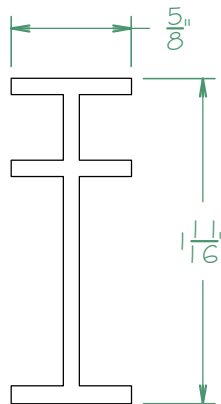

Product #	Product Description
TR130006	Track ADC 1300 Track Channel Flex-I-Track 16ft Length
TR130007	Track ADC 1300 Track Channel Flex-I-Track 18ft Length
TR130008	Track ADC 1300 Track Channel Flex-I-Track 20ft Length
TR130023	Track ADC 1300 Track Channel Flex-I-Track 12ft Length
TR130024	Track ADC 1300 Track Channel Flex-I-Track 8ft Length
TR130027	Track ADC 1300 Track Channel Flex-I-Track 14ft Length
TR130028	Track ADC 1300BI Track Channel Flex-I-Track 12ft Length Black
TR130029	Track ADC 1300BI Track Channel Flex-I-Track 14ft Length Black
TR130030	Track ADC 1300BI Track Channel Flex-I-Track 16ft Length Black
TR130031	Track ADC 1300BI Track Channel Flex-I-Track 18ft Length Black
TR130032	Track ADC 1300BI Track Channel Flex-I-Track 20ft Length Black

PRODUCT: ADC 1300 Flex-I-Track Track Various Lengths

PRODUCT#: TR1300XX

SCALE: FULL SIZE SECTION | DATE: 3/18/2020

 **ROSE BRAND**
 PO BOX 1536 SECAUCUS, NJ 07096
 800-223-1624 rosebrand.com