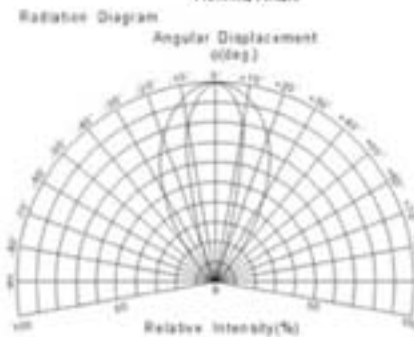

ShowLED

5mm round flangeless LED

Pack Dimension

Package Outline Drawing

Viewing Angle

Unit:mm

C=100 D=125 IF=20mA

ShowLED Classic LED	Chip		Lens-Color	v(f)		Iv(mcd)	
	Emitted color	Ad(mm)		If=20mA		If=20mA	
				TYP	MAX	MIN	TY
5mm round flangeless LED	White	x 0.26-0.33 y 0.27-0.34	White Diffused	3.0	3.5	350	1000