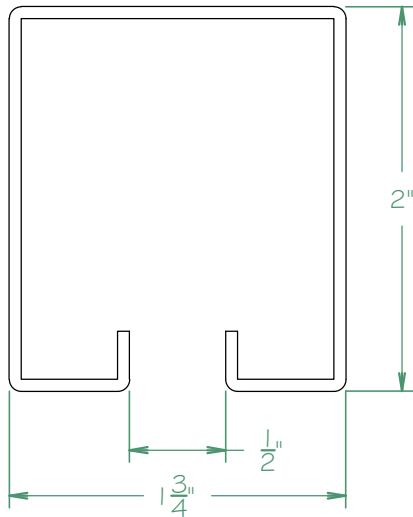

Product #	Product Description
TR170010	Track ADC 1700 Besteel Track Channel 10 ft Length
TR170011	Track ADC 1700 Besteel Track Channel 12ft Length
TR170012	Track ADC 1700 Besteel Track Channel 16ft Length
TR170013	Track ADC 1700 Besteel Track Channel 18ft Length
TR170014	Track ADC 1700 Besteel Track Channel 20ft Length
TR170015	Track ADC 1700 Besteel Track Channel 22ft Length
TR170016	Track ADC 1700 Besteel Track Channel 24ft Length
TR170017	Track ADC 1700 Besteel Track Channel 26ft Length
TR170078	Track ADC 1700 Besteel Track Channel 16ft Length Black
TR170079	Track ADC 1700 Besteel Track Channel 18ft Length Black
TR170080	Track ADC 1700 Besteel Track Channel 20ft Length Black
TR170082	Track ADC 1700 Besteel Track Channel 24ft Length Black
TR170097	Track ADC 1700 Besteel Track Channel 12ft Length Black

SCALE: FULL SCALE

THIS DRAWING HAS BEEN PREPARED AS A SERVICE TO OUR CUSTOMER AND IS INTENDED ONLY TO BE SUGGESTIVE IN NATURE AND IS NOT TO BE USED AS AN ACTUAL INSTALLATION DRAWING. PREVAILING JOB CONDITIONS AND ACCEPTED PRACTICES MUST BE TAKEN INTO ACCOUNT WHEN THE EQUIPMENT IS INSTALLED.

PRODUCT: 1700 Besteel Track Channel Various Lengths

PRODUCT#: TR1700XX

SCALE: AS NOTED

DATE: 01/03/2018

 **ROSE BRAND**
 PO BOX 1536 SECAUCUS, NJ 07096
 800-223-1624 rosebrand.com