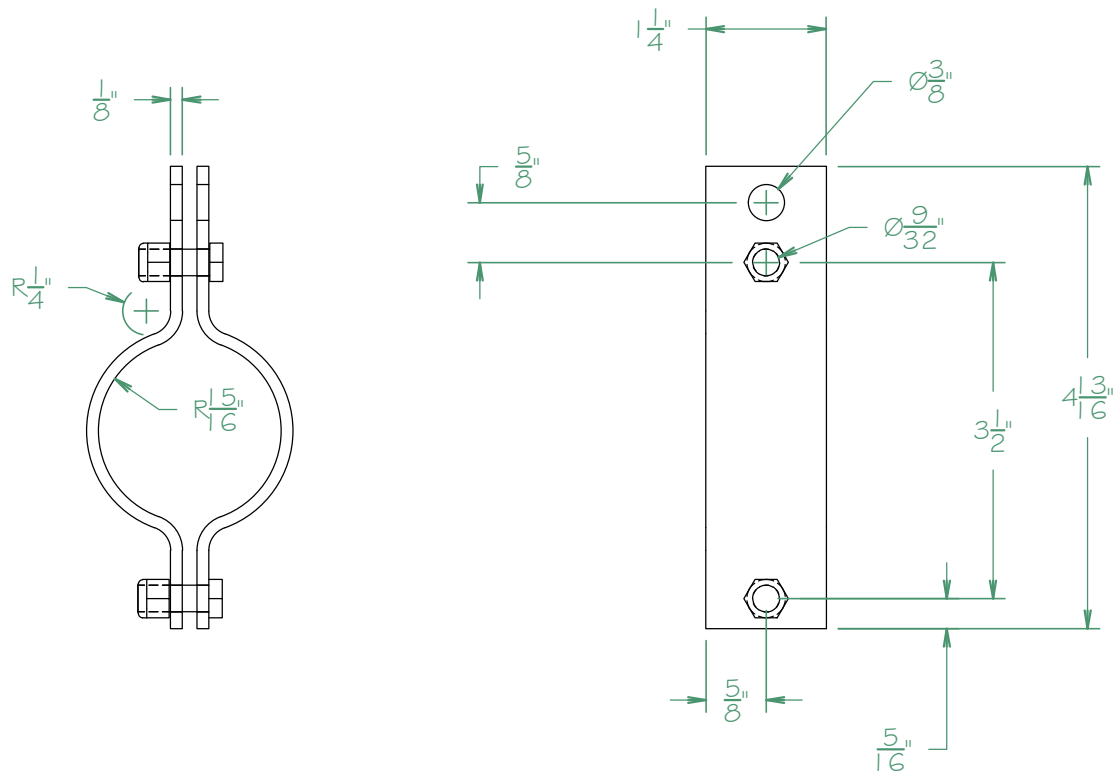

PRODUCT: 1715 Pipe Clamp 1-1/2 in. and BLACK

PRODUCT#: TR170042 & TR170087(BL)

SCALE: 6"=1'-0"

DATE: 1/5/2021

 **ROSE BRAND**
PO BOX 1536 SECAUCUS, NJ 07096
800-223-1624 rosebrand.com