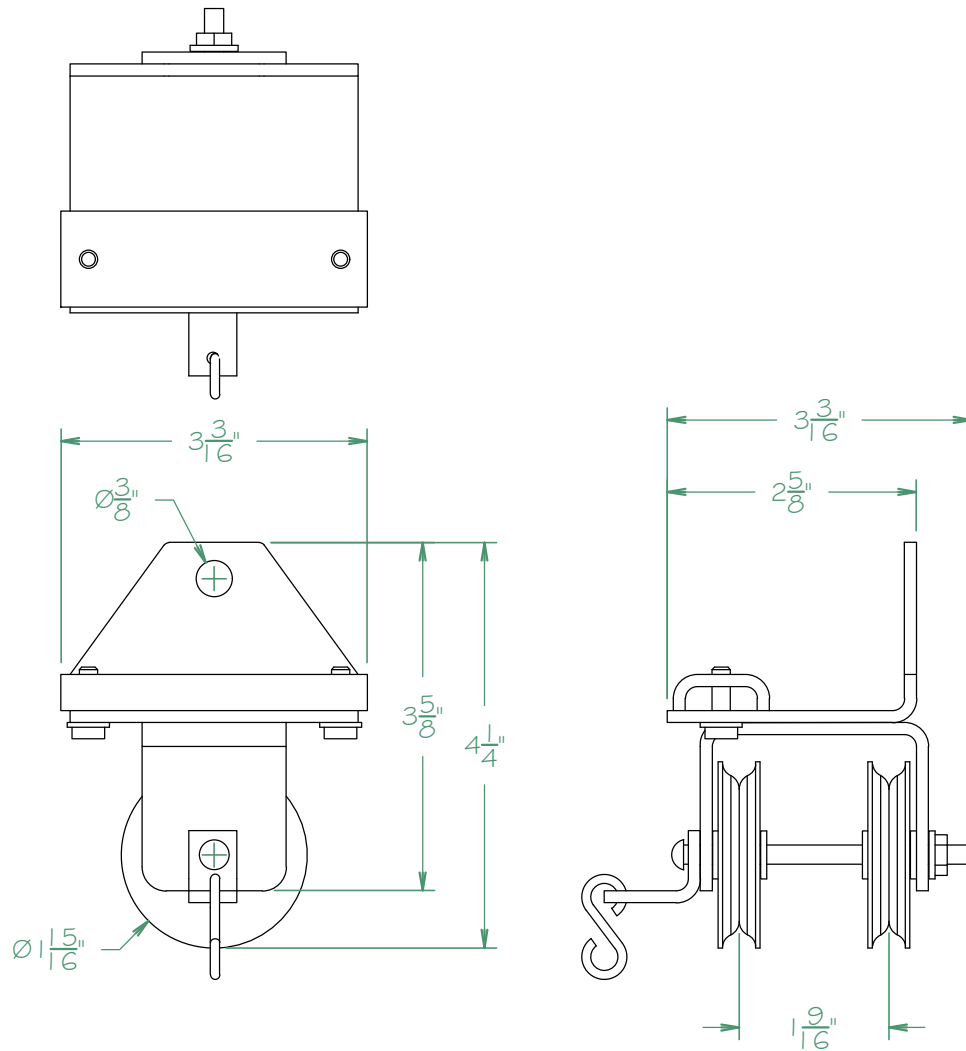

THIS DRAWING HAS BEEN PREPARED AS A SERVICE TO OUR CUSTOMER AND IS INTENDED ONLY TO BE SUGGESTIVE IN NATURE AND IS NOT TO BE USED AS AN ACTUAL INSTALLATION DRAWING. PREVAILING JOB CONDITIONS AND ACCEPTED PRACTICES MUST BE TAKEN INTO ACCOUNT WHEN THE EQUIPMENT IS INSTALLED.

PRODUCT: 1703 Live End Pulley& Live End Pully (Black)

PRODUCT#: TR170026- TR170028

SCALE: 6"=1'-0"

DATE: 05/06/2021

 **ROSE BRAND**
 PO BOX 1536 SECAUCUS, NJ 07096
 800-223-1624 rosebrand.com