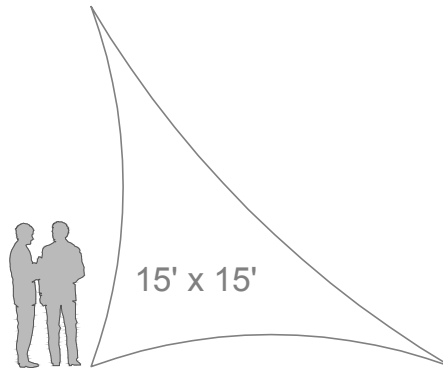

5'x5'

8'x8'

10' x 10'

12' x 12'

15' x 15'

20'x20'

2-D Splats come in 3, 4, 5, and 6 point stretch shapes and are constructed out of **IFR Tendo**, **IFR Sparkle Tendo**, **IFR Crackle Tendo** and **IFR Boost**. All are washable and have a great 2-way stretch memory. See Catalog and Website for available colors.

Note: Given the nature of fabrics with elastic properties, there will always be minor variations in constructed stretch shapes. Our drawings are visual representations to assist with your designs and concepts: the drawings should not, however, be used for engineering purposes.