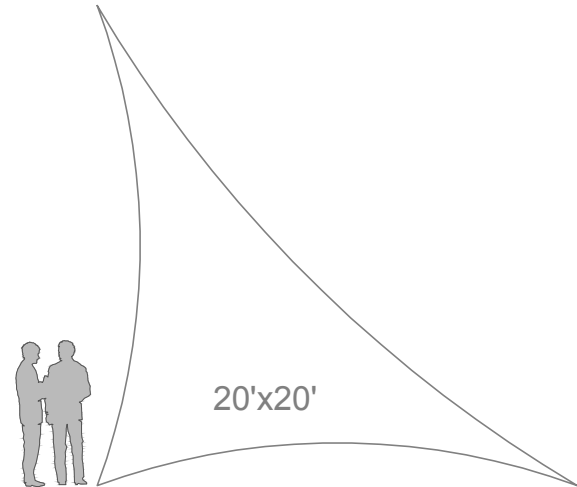

5'x5'

8'x8'

10' x 10'

12' x 12'

15' x 15'

20'x20'

2-D Splats come in 3, 4, 5, and 6 point stretch shapes and are constructed out of **IFR Tendo**, **IFR Sparkle Tendo**, **IFR Crackle Tendo** and **IFR Boost**. All are washable and have a great 2-way stretch memory. See Catalog and Website for available colors.