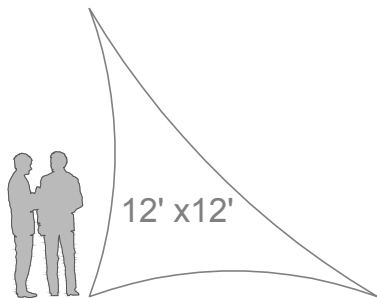

5'x5'

8'x8'

10' x 10'

12' x 12'

15' x 15'

20'x20'

2-D Splats come in 3, 4, 5, and 6 point stretch shapes and are constructed out of **IFR Tendo**, **IFR Sparkle Tendo**, **IFR Crackle Tendo** and **IFR Boost**. All are washable and have a great 2-way stretch memory. See Catalog and Website for available colors.