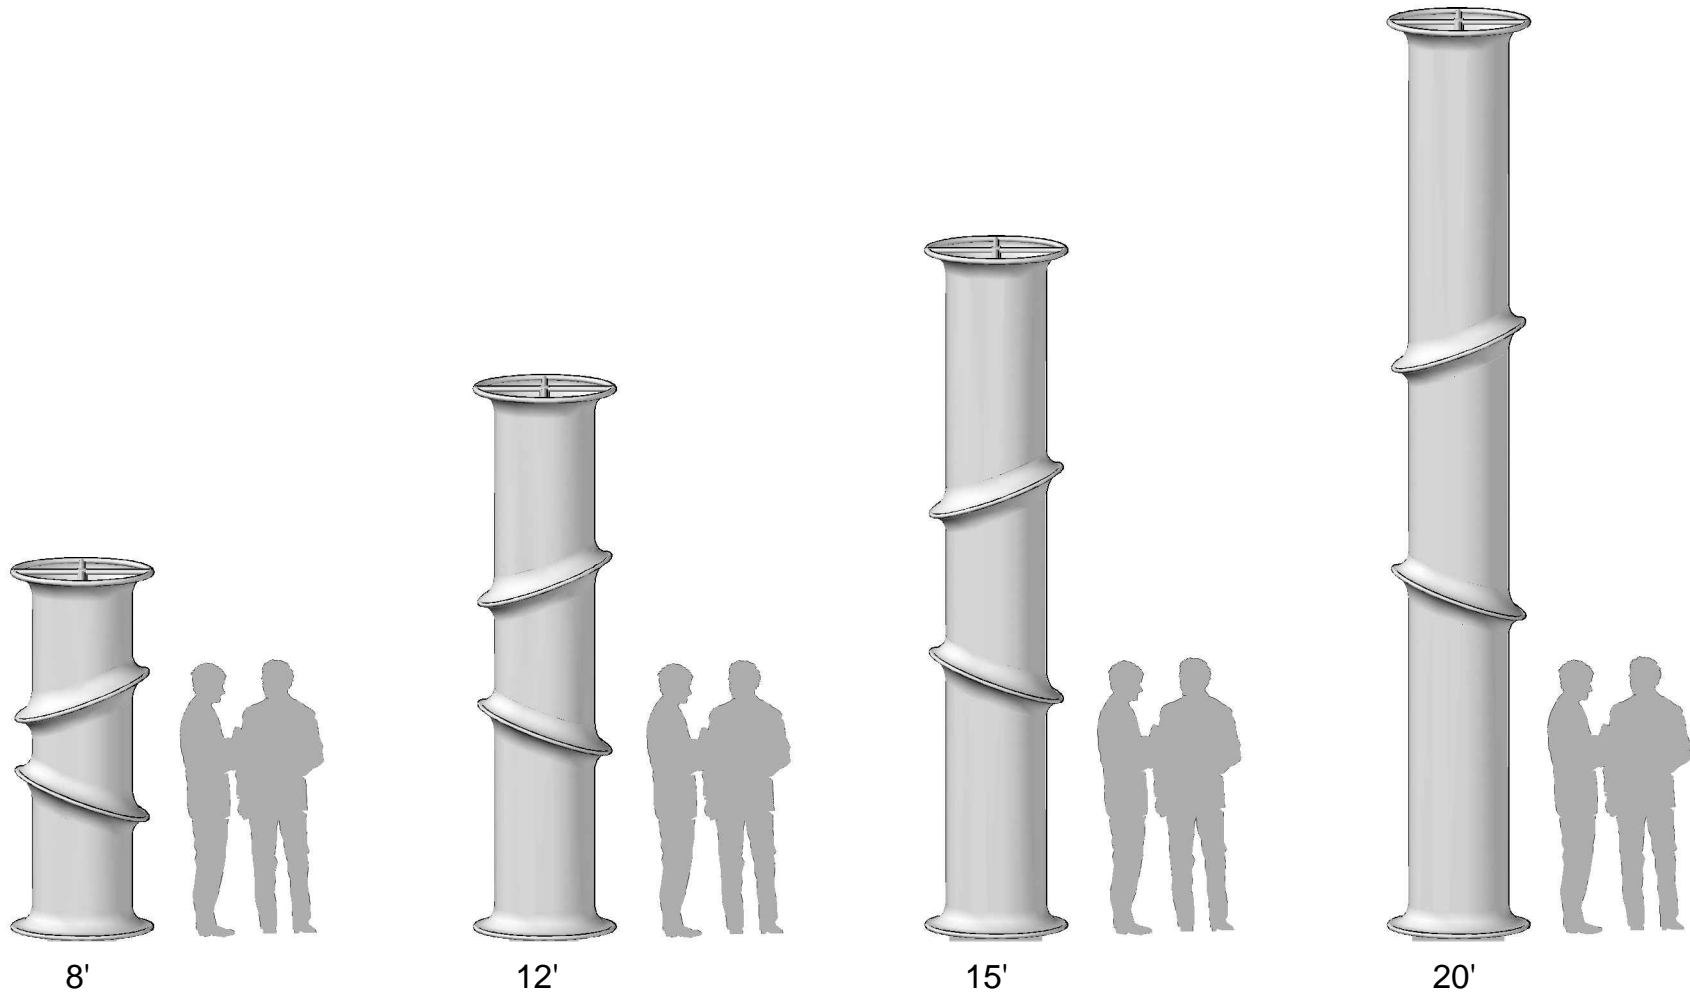

8'

12'

15'

20'

Hoop Columns are available in 24" or 36" diameter and are constructed out of **IFR** Tendo. Available in white or Tendo colors. Built with our custom constructed hub at the top and fabric loops at the bottom, they can be suspended from above or used with Rose Brand Pipe and Base. Collapsible for compact UPS/FedEx Shipping.

Hoop Column Style C 24"

Hoop Columns are available in 24" or 36" diameter and are constructed out of **IFR** Tendo. Available in white or Tendo colors. Built with our custom constructed hub at the top and fabric loops at the bottom, they can be suspended from above or used with Rose Brand Pipe and Base. Collapsible for compact UPS/FedEx Shipping.

Hoop Column Style C 36"