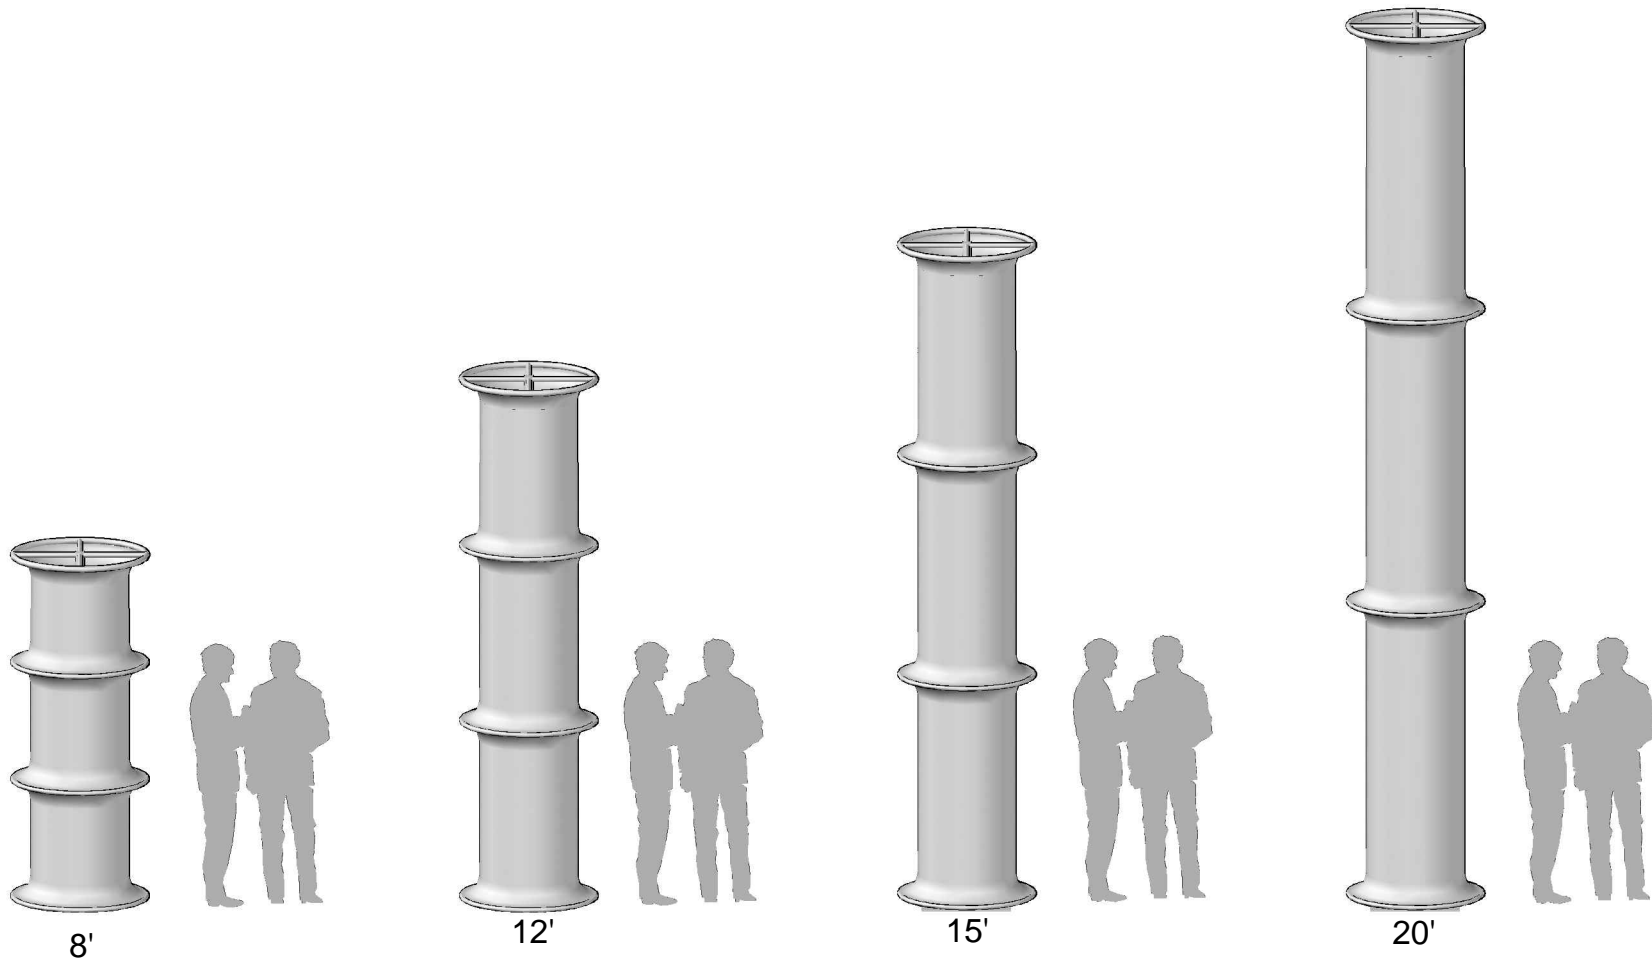

Hoop Columns are available in 24" or 36" diameter and are constructed out of **IFR** Tendo. Available in white or Tendo colors. Built with our custom constructed hub at the top and fabric loops at the bottom, they can be suspended from above or used with Rose Brand Pipe and Base. Collapsible for compact UPS/FedEx Shipping.

## Hoop Column Style B 24"

Hoop Columns are available in 24" or 36" diameter and are constructed out of **IFR** Tendo. Available in white or Tendo colors. Built with our custom constructed hub at the top and fabric loops at the bottom, they can be suspended from above or used with Rose Brand Pipe and Base. Collapsible for compact UPS/FedEx Shipping.

## Hoop Column Style B 36"