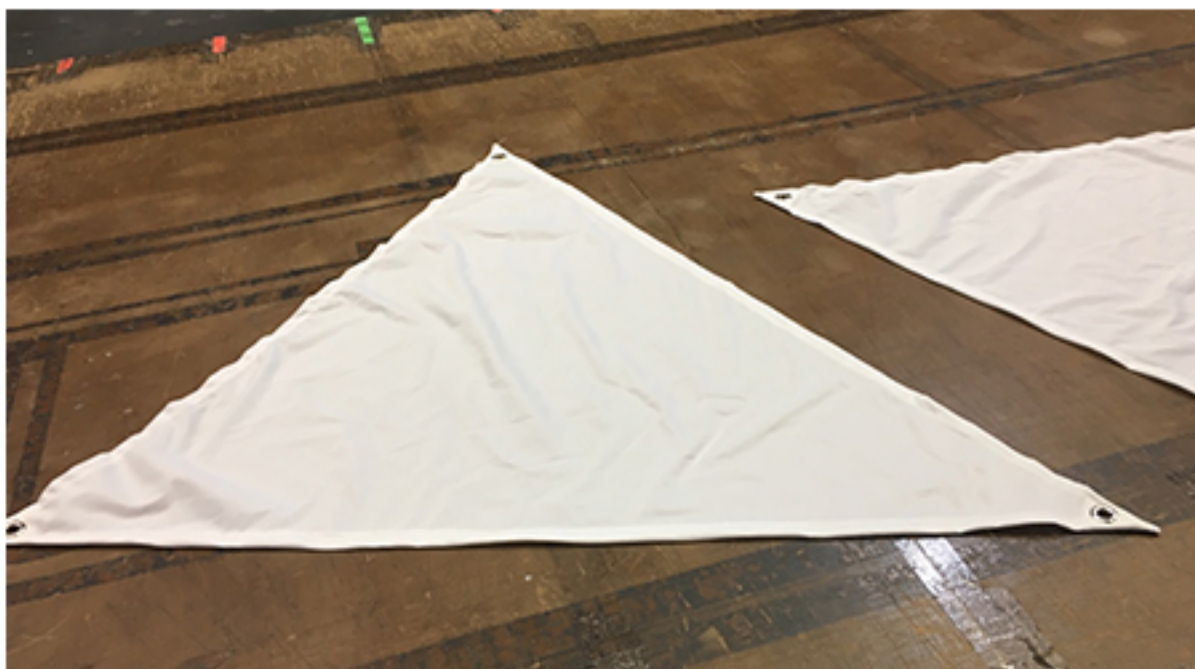

Alternate views (2) of Rose Brand® Triangle Drape OC908  
White Celtic Cloth Triangles, IFR Closeout Drape, 3' -4" each side

 **ROSE BRAND®**

NJ 800.223.1624 CA 800.360-5056

[www.RoseBrand.com](http://www.RoseBrand.com)