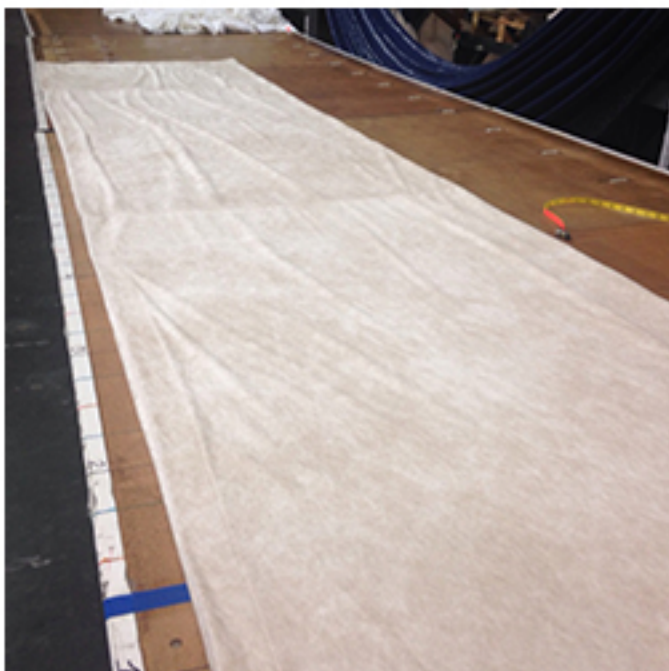

Alternate views (3) of Rose Brand® Drapes OC885
Beige, IFR 8 oz. Super Vel Closeout Drapes/Borders, 3' x 12'6"

 **ROSE BRAND®**

NJ 800.223.1624 CA 800.360-5056

www.RoseBrand.com