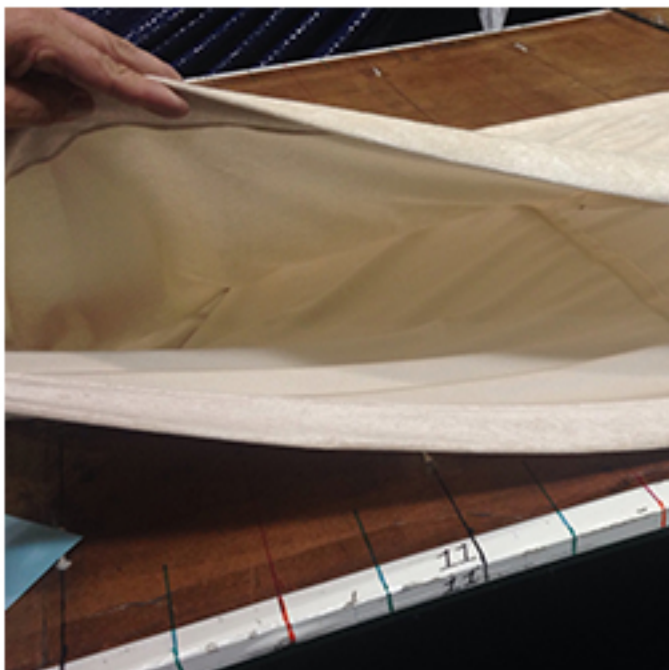

Alternate views (3) of Rose Brand® Drapes OC885
Beige, IFR 8 oz. Super Vel Closeout Drapes/Borders, 3' x 12'6"

 **ROSE BRAND®**

NJ 800.223.1624 CA 800.360-5056

www.RoseBrand.com