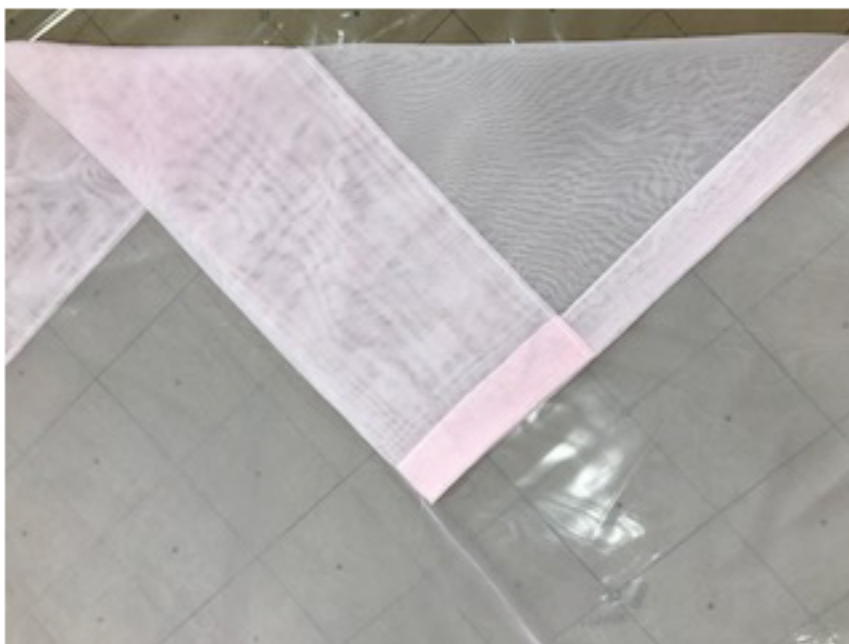

Alternate views (2) of Rose Brand® Drape O110062-102  
Blush IFR Voile Panels, 8' x 9'5"

NJ 800.223.1624 CA 800.360-5056

[www.RoseBrand.com](http://www.RoseBrand.com)