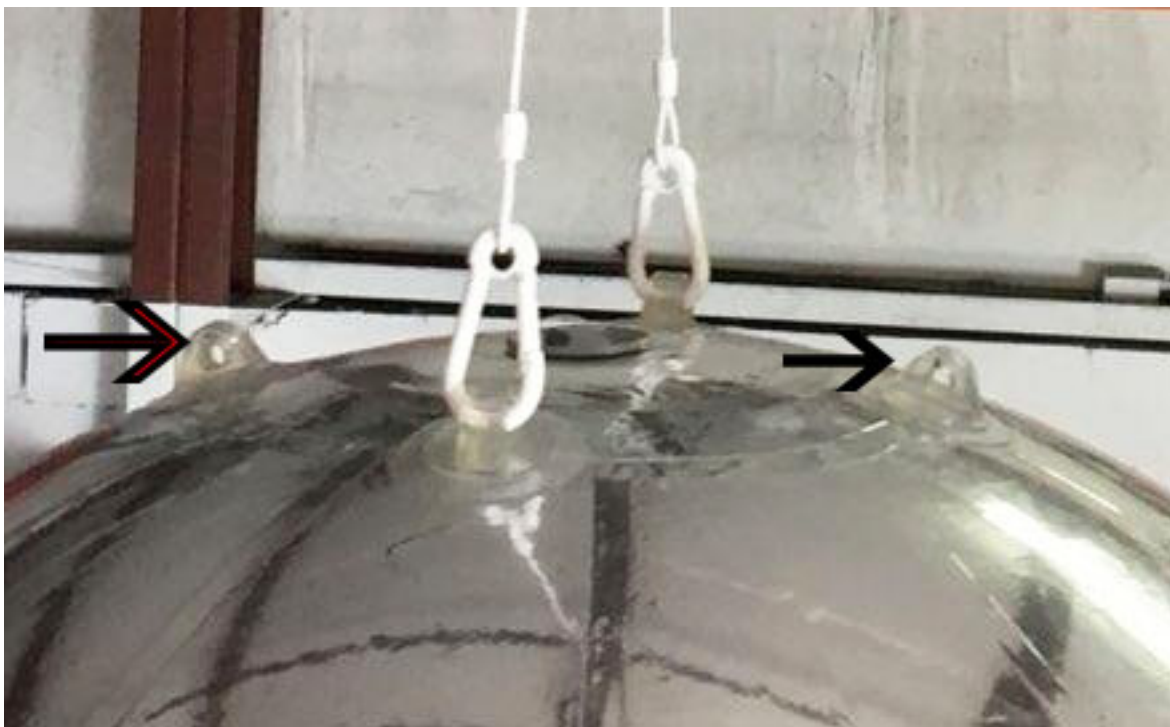

ROSE BRAND®

Hanging Inflatable Mirror Spheres

Hang spheres from the plastic attachment loops inset into the valve, as shown with arrows.
Cable and clips NOT included:

Distributed by

ROSE BRAND®

NJ (800) 223 - 1624