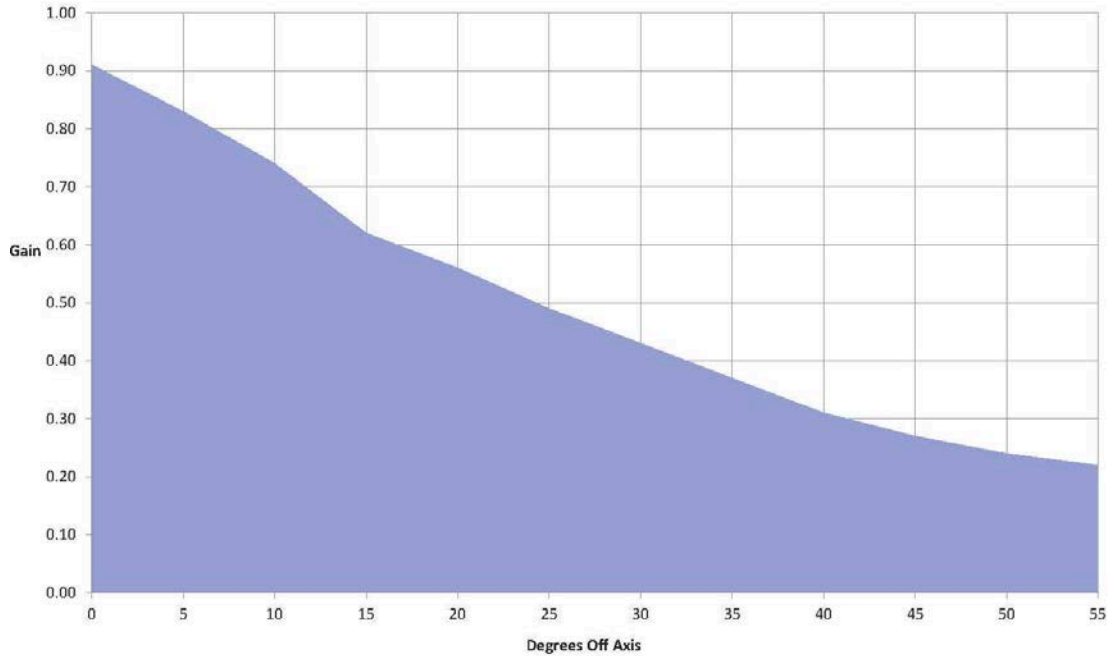

## Rose Brand 120" Premium High Contrast Grey-220

High contrast makes clacks darker and the neutral color is great for blending in with scenery. Increased contrast is best for high ambient light situations such as outdoors.

**Gain on Center:** 2.25  
**Gain at 45 Deg. off Center:** 0.39

**Type of Projection:** Front and Rear Projection  
**Opacity:** Translucent  
**Material:** PVC  
**Width:** 120"  
**Thickness:** 11 gauge  
**Roll Length:** 100 yds  
**Flame Retardancy:** IFR