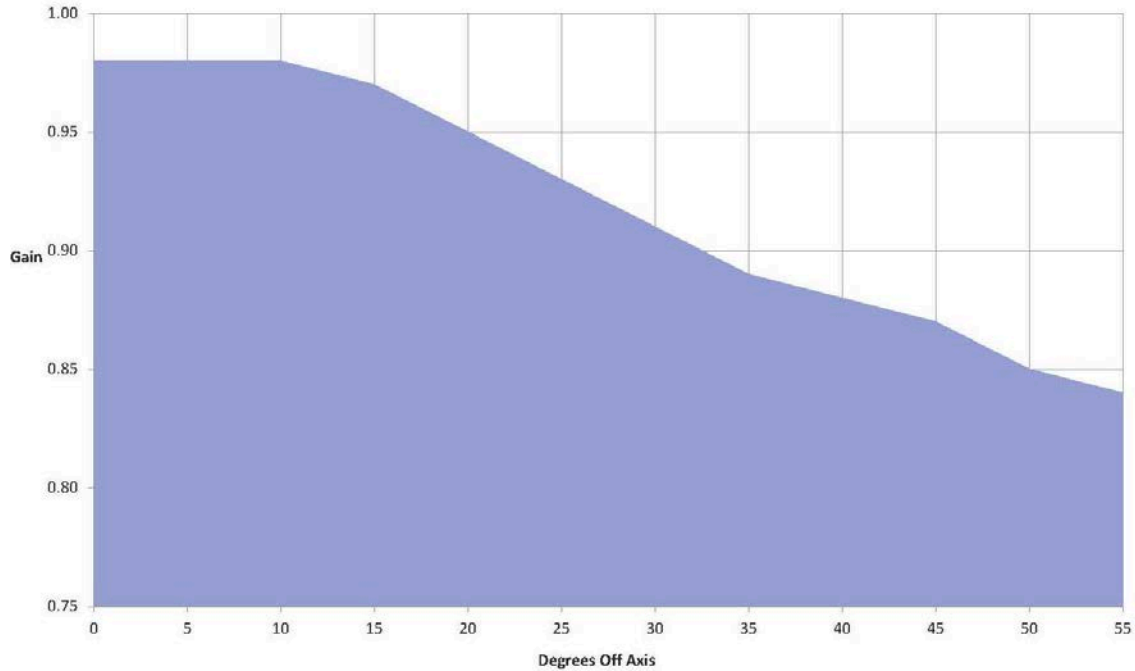

Rose Brand Premium 120" Front White-260

The standard for front projection where high gain is needed.

Gain on Center: 0.97
Gain at 45 Deg. off Center: 0.87

Type of Projection: Front Projection
Opacity: Opaque
Material: PVC
Width: 120"
Thickness: 11 gauge
Roll Length: 100 yds
Flame Retardancy: IFR