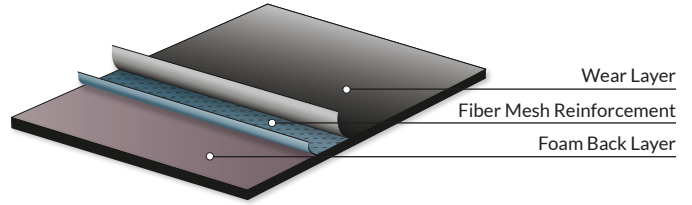

BALLARE™

An all-purpose floor perfect for events, stage and dance.

Ballare is an all-purpose floor suited to meet the widest variety of needs in entertainment production. A durable matte floor available in a variety of colors, Ballare is easy to install for special events, durable enough for many stage applications and provides a good all-around surface for dance studios and rehearsal spaces. Also available in a high-gloss finish for even greater visual impact!

FEATURES/BENEFITS:

- All purpose floor for a variety of environments
- Lay flat, easy installation
- Available in colors and gloss finishes
- Temporary installation with tape or adhesives

RECOMMENDED FOR:

- Special events
- Theatre
- Trade shows

SPECIFICATIONS

COLOR/ITEM NUMBER	FINISH	EMBOSS	THICKNESS	WEAR LAYER	WIDTH	ROLL LENGTH	WEIGHT
Black - FLOB0001 White - FLOB0008 Grey - FLOB0004 Blue - FLOB0007 Green - FLOB0003 Red - FLOB0006	Matte	Smooth	2.0 mm (0.08 in)	0.35 mm	2.0 m (78 in)	25 m (82 ft)	65 Kg (143 lbs) / roll 0.27 lbs / sq ft