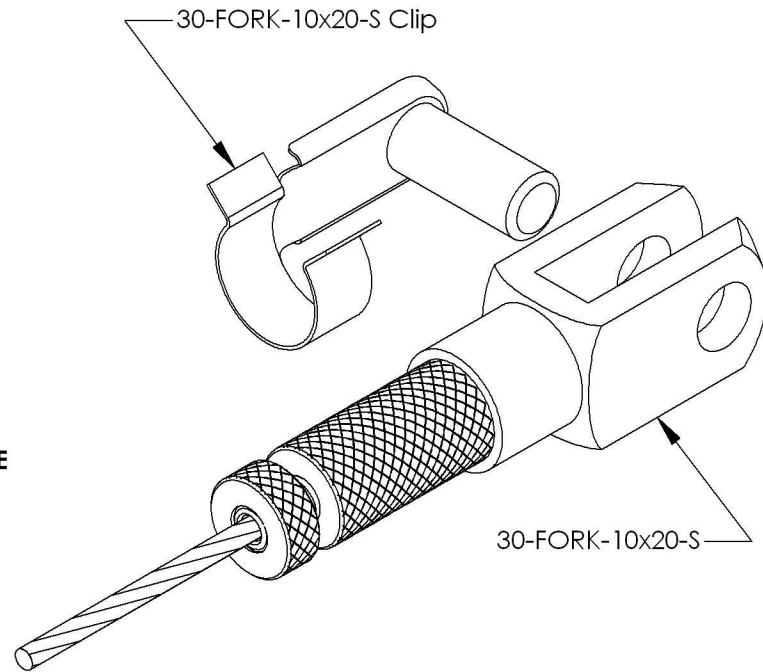

FULL SCALE

(For Use With 3/32" or 1/8" Cable)

PROPRIETARY AND CONFIDENTIAL		GRIP LOCK <small>S Y S T E M S</small>	GRIPLOCK SYSTEMS	
This drawing and these specifications are the exclusive property of REUTLINGER USA INC. and shall not be divulged, reproduced, copied, or used as the basis for the manufacture or sale of apparatus without the express written authorization of REUTLINGER USA INC.			410 Palm Ave. Loft A18, Carpinteria, CA93013 Phone (805) 566-0064 Fax (805) 566-0065	
MATERIAL	NICKEL PLATED BRASS	NAME	30-FORK-10x20-S	
SCALE	1:1	PART NUMBER	CUSTOMER	DATE 09/15/03
	FILE NAME	30-FORK-10x20-S		