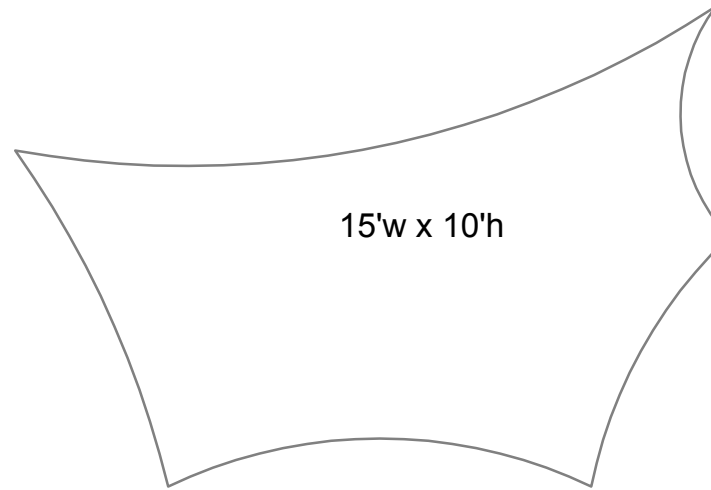

10'w x 10'h

15'w x 10'h

Our line of expressionist stretch shapes are constructed out of **IFR Tendo**, **IFR Sparkle Tendo**, **IFR Crackle Tendo** and **IFR Boost**. All are washable and have a great 2-way stretch memory. See Catalog and Website for available colors.