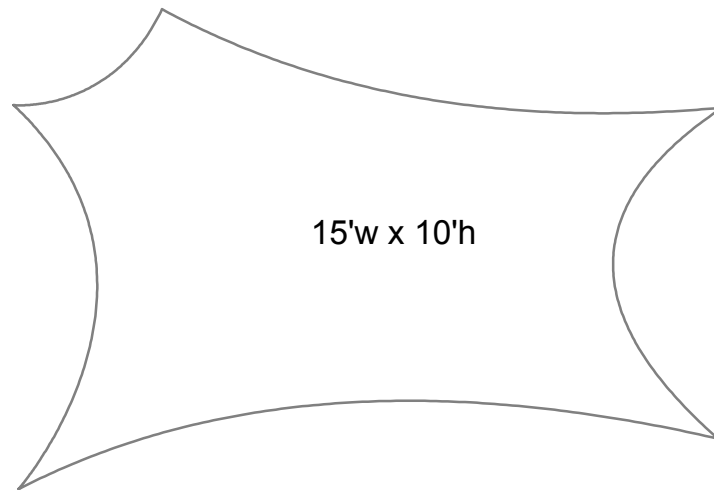

10'w x 10'h

15'w x 10'h

Our line of expressionist stretch shapes are constructed out of **IFR Tendo**, **IFR Sparkle Tendo**, **IFR Crackle Tendo** and **IFR Boost**. All are washable and have a great 2-way stretch memory. See Catalog and Website for available colors.