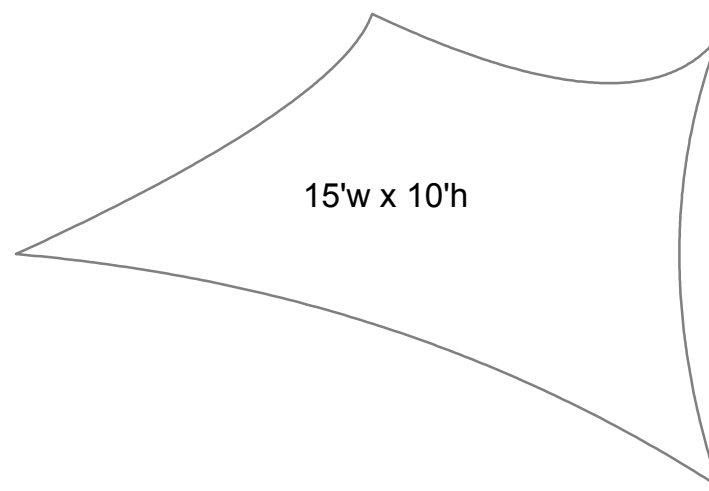

10'w x 10'h

15'w x 10'h

Our line of expressionist stretch shapes are constructed out of **IFR Tendo**, **IFR Sparkle Tendo**, **IFR Crackle Tendo** and **IFR Boost**. All are washable and have a great 2-way stretch memory. See Catalog and Website for available colors.