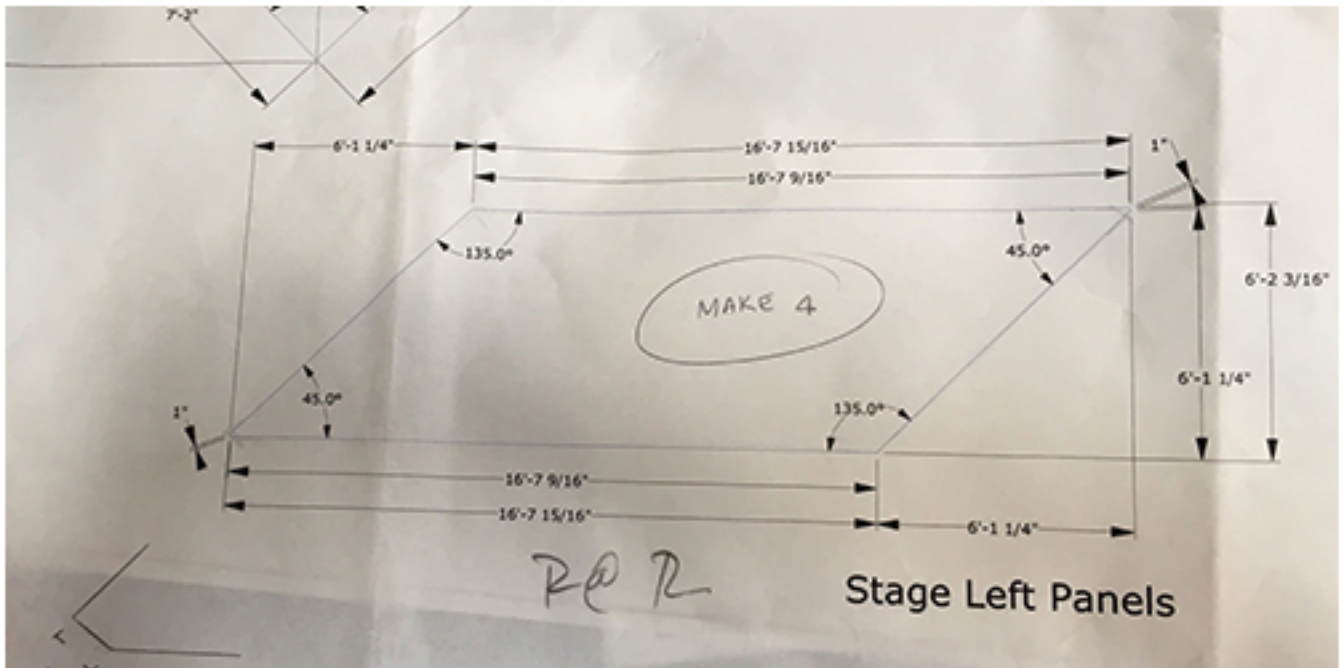

Alternate views (5) of Rose Brand® Drape OC912
Grey Poly Cyc Closeout Panels, 6'1 x 22'10"

continued..;

NJ 800.223.1624 CA 800.360-5056

www.RoseBrand.com

Alternate views (5) of Rose Brand® Drape OC912 (page 2)
Grey Poly Cyc Closeout Panels, 6'1 x 22'10"