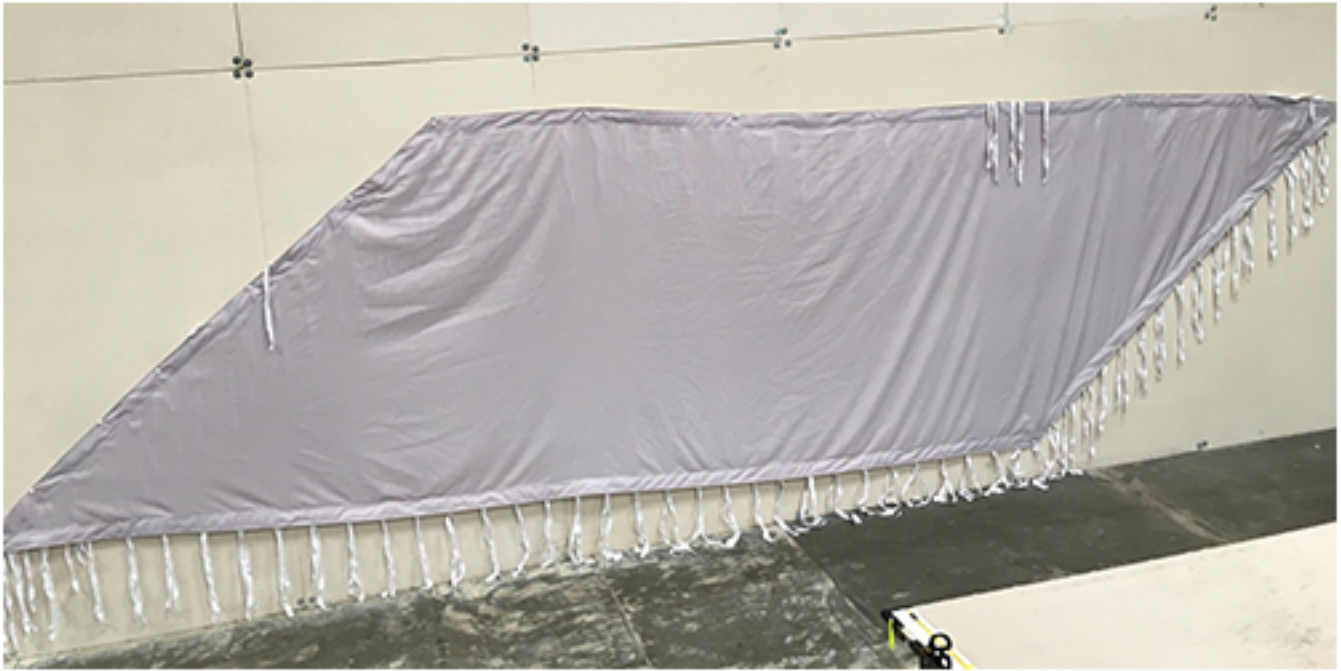

Alternate views (5) of Rose Brand® Drape OC912
Grey Poly Cyc Closeout Panels, 6'1 x 22'10"

continued..;

NJ 800.223.1624 CA 800.360-5056

www.RoseBrand.com

Alternate views (5) of Rose Brand® Drape OC912 (page 2)
Grey Poly Cyc Closeout Panels, 6'1 x 22'10"