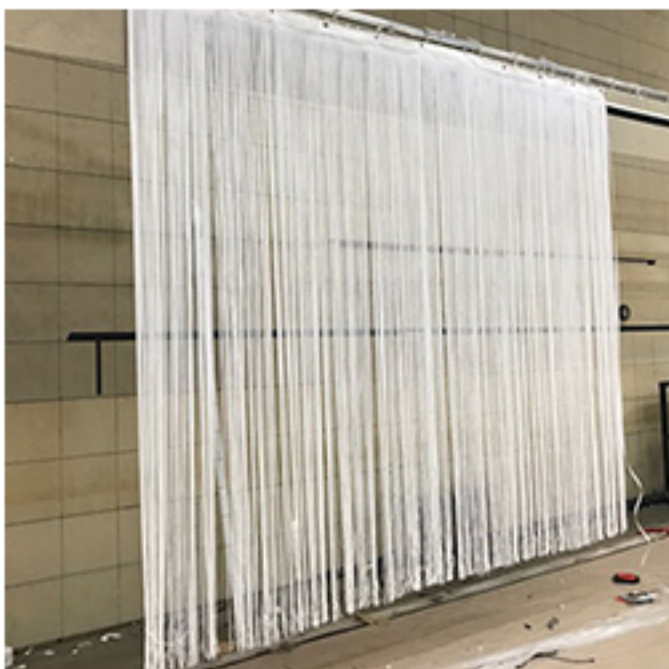

Alternate views (4) of Rose Brand® String Curtains O110113-114  
White Premium Trevira Fringe Panels, 8'-9" x 10'-3" or 9' x 8'-8"

NJ 800.223.1624 CA 800.360-5056

[www.RoseBrand.com](http://www.RoseBrand.com)