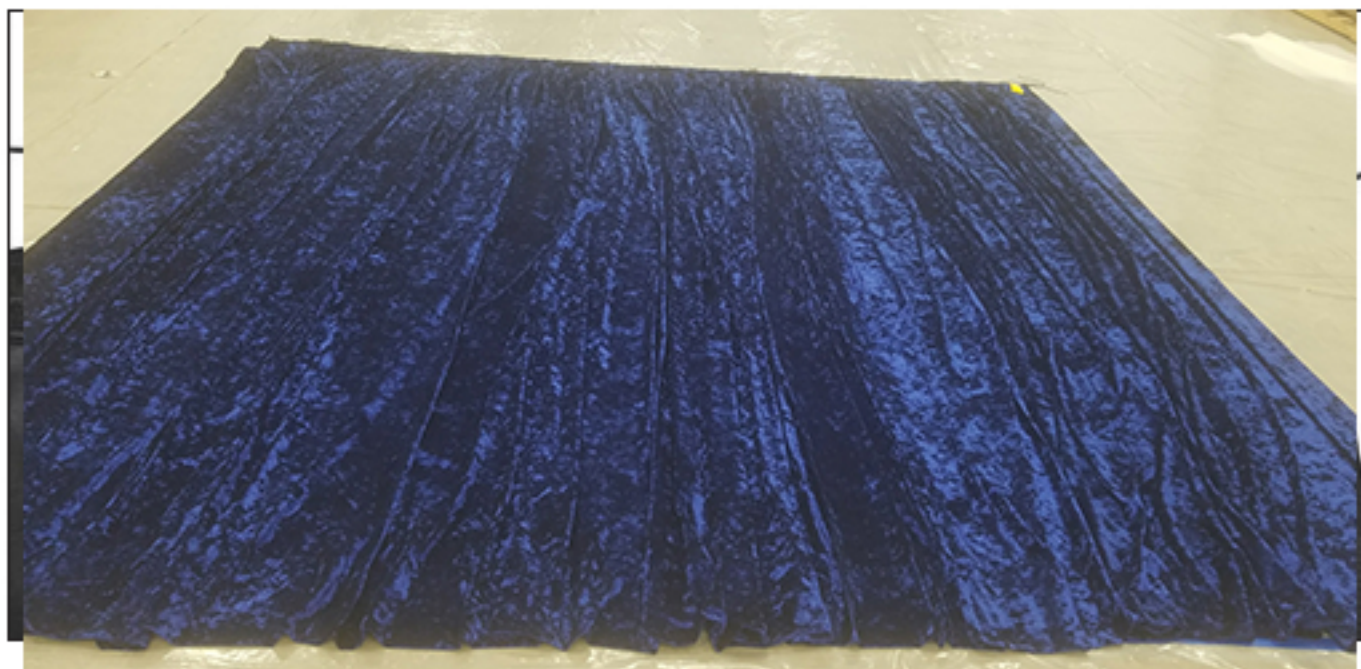

Alternate views (3) of Rose Brand® Drape O110034-35
IFR Royal Gliss Panne Velvet Closeout Drapes, 16'9" x 15'6" or 15'8"

NJ 800.223.1624 CA 800.360-5056

www.RoseBrand.com