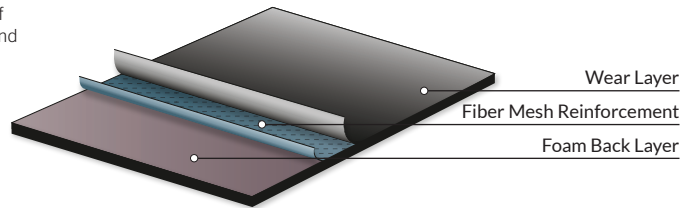

EXPO™

A lightweight, affordable covering for events, runways and budget-conscious productions.

For catwalks, runways, live events and stages, Expo Floors are ideal – the perfect combination of quality and cost consideration. Lightweight yet durable, this 1.3mm covering is easy to roll out and lays out for a fast load-in. Stock black, white or grey floors will work for most events, or custom colors are available when a show floor with more pop is needed.

FEATURES/BENEFITS:

- Lightweight, affordable covering
- Lay flat, easy installation
- Colors available upon request
- Temporary installation with tape or adhesives

RECOMMENDED FOR:

- Runway and catwalks
- Special event stages
- Live events
- Trade shows

SPECIFICATIONS

COLOR/ITEM NUMBER	FINISH	EMBOSS	THICKNESS	WEAR LAYER	WIDTH	ROLL LENGTH	WEIGHT
Black - FLOE0003 White - FLOE0004 Grey - FLOE0005	Matte	Smooth	1.3 mm (0.05 in)	0.35 mm	2.0 m (78 in)	25 m (82 ft)	45 Kg (99 lbs) / roll 0.2 lbs / sq ft