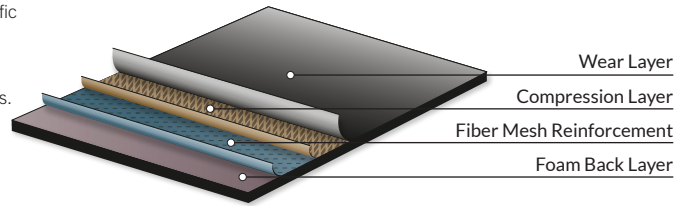

## A hard-wearing, easy roll out durable floor for temporary or permanent installation.

Dura is a floor to make touring easy. Its finely textured surface is suitable for a wide variety of traffic including live performance, rehearsals, dance and auditorium use. Dura is rugged yet amazingly pliable and is interleaved with a glass fiber reinforcement layer for complete dimensional stability. The floor's overall construction is 2mm thick and has an incredibly durable 0.7mm wear layer. Dura is easy to roll out over stage decks or can be permanently adhered to platforms or sub floors.

### FEATURES/BENEFITS:

- Heavy duty, durable floor
- Flexible, lay flat, easy installation
- Subtle texture and slight cushioning
- Permanent or temporary installation

### RECOMMENDED FOR:

- Stages
- Dance studios
- Multi-purpose rooms
- Rehearsal halls and touring decks

SPECIFICATIONS							
COLOR/ITEM NUMBER	FINISH	EMBOSS	THICKNESS	WEAR LAYER	WIDTH	ROLL LENGTH	WEIGHT
Black - FLOD0016 White - FLOD0017 Grey - FLOD0018	Flat	Suede	2 mm (0.08 in)	0.7 mm	2.0 m (78 in)	20 m (65 ft)	108 Kg (238 lbs) / roll 0.6 lbs / sq ft